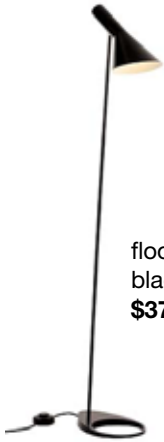

Lounge chair  
black, white & tan  
\$1,450

Two seater & bench  
available on order

Ottoman  
black, white & tan  
\$800

Lounge chair  
black leather  
\$1,250

Lo-back rib  
dining/office chair  
black, white  
\$1,100

Coffee table  
black, walnut, natural  
\$750

High-back rib  
dining/office chair  
black, white  
\$1,250

High-back  
dining/office chair  
black, white  
\$1,250  
Lo-back version  
\$1,100

Dining chair  
black, white  
Plastic \$195  
Fibreglass  
\$250

## Half pint Homage

- everyone deserves a little design

Kid size chair  
black, white  
\$120

Kid size chair  
red wool  
\$700  
white leather  
\$850

Kid size chair  
red, black  
\$700

Kid size chair  
black  
\$800

Kid size chair  
red wool  
\$550  
white leather  
\$650

Kid size chair  
red, black  
\$850

rocker  
\$350

side table  
\$500

Chair & ottoman  
\$1,950

bench  
2 seater  
\$950  
3 seater  
\$1,500

floor lamp  
black, white  
\$375