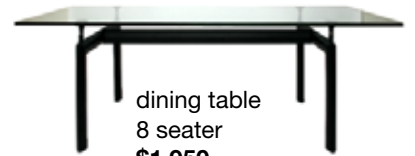

dining table
8 seater
$1,950